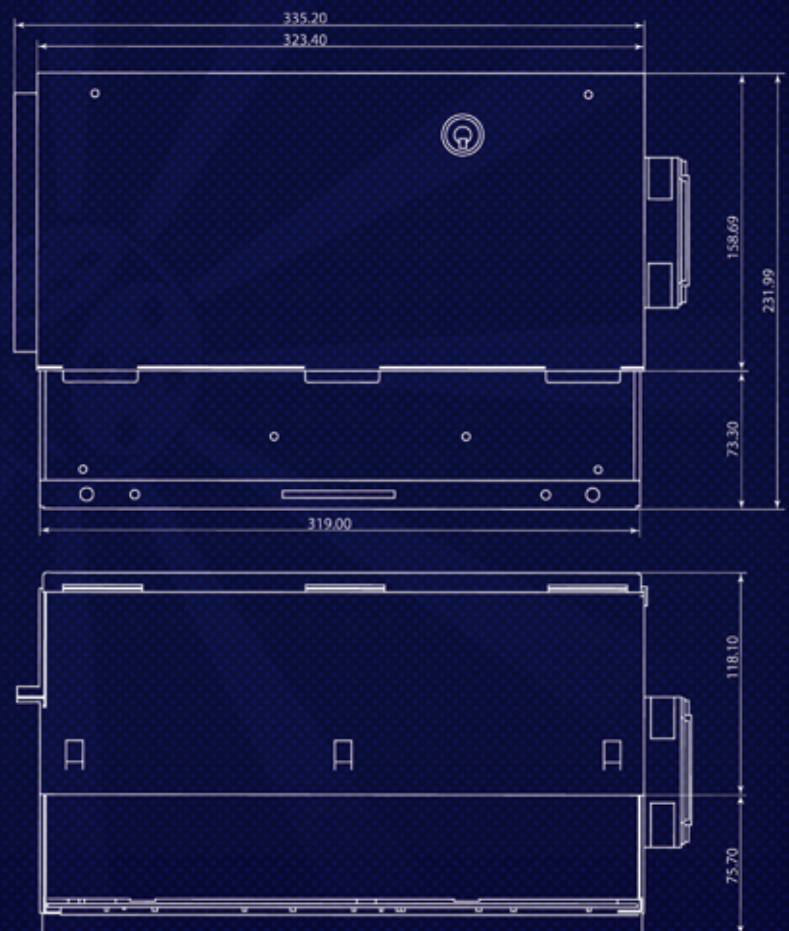

Diamond KIT

Diamond Kit includes gaming platform, power supply unit and connecting cable.

Platform features:

- Platform - industrial PC
- OS - Linux
- CPU - Celeron 1.5 GHZ
- Chipset - Intel 915 GM
- LAN - Realtek PCI-E8101
- USB - 4
- COM port - 6
- Digital I/O ESD Protection
- VGA&DVI screens support
- IButton - DS1990A , DS2401 support
- CCTalk support