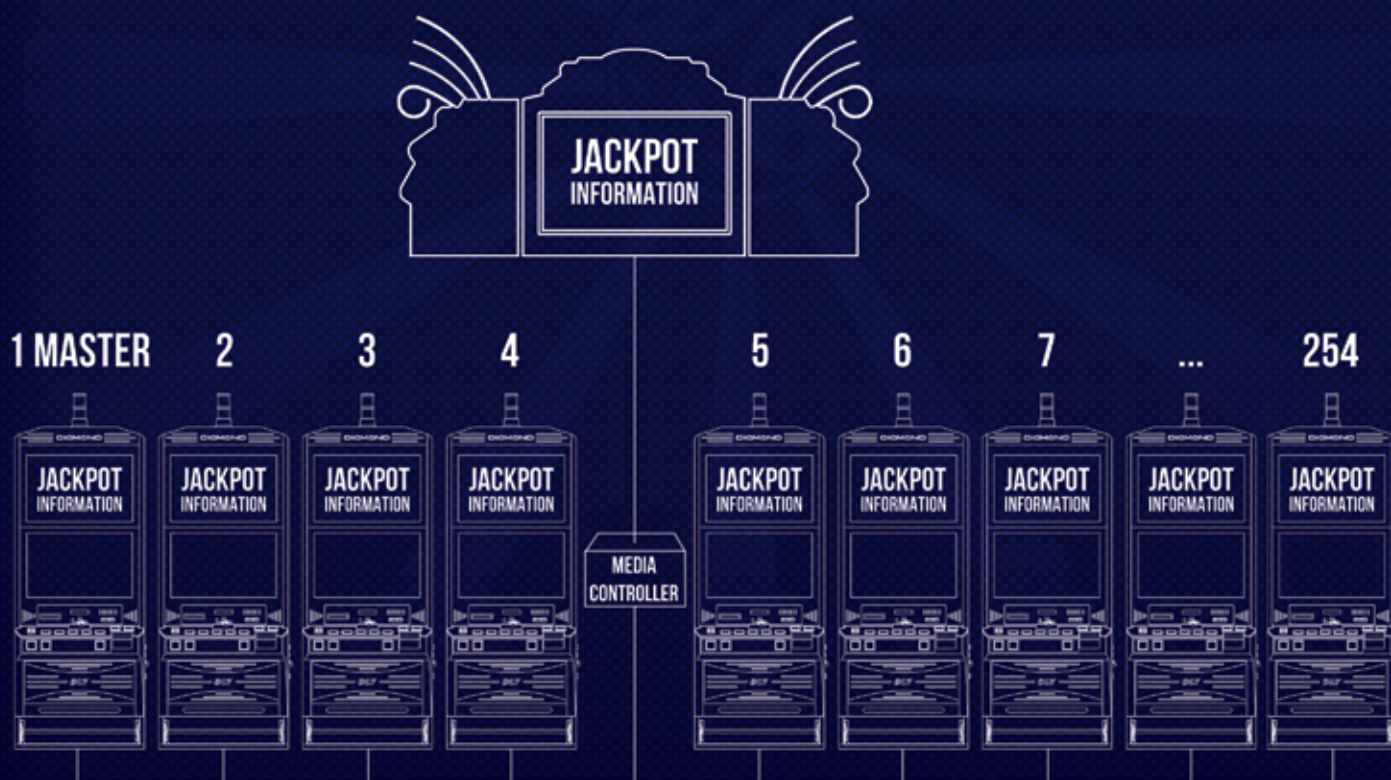

Separate media controller is used when standalone display is required for displaying jackpot information.