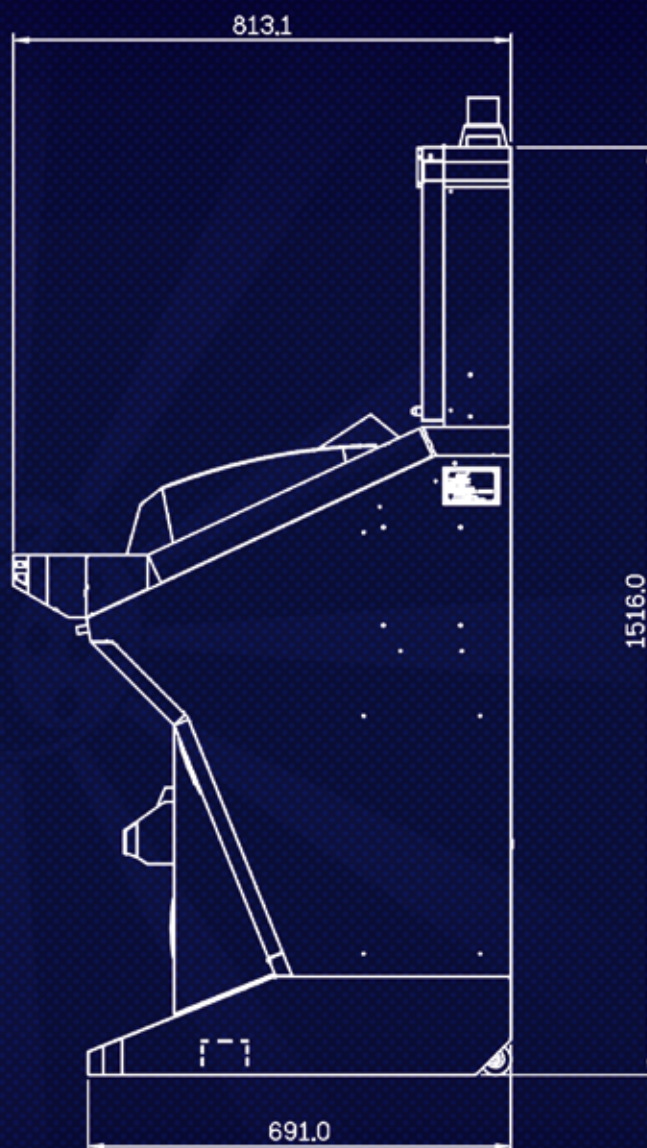

Compatible with:

- DIAMOND GAMES Premium IV
- DIAMOND GAMES Premium III
- DIAMOND GAMES Premium II
- DIAMOND GAMES Premium I
- Jewel Jackpot
- Jewel Jackpot II

Cabinet - DIAMOND STD

Type - Slant Top

Height: **1516.0 mm**
Width: **710.00 mm**
Depth: **613.1 mm**